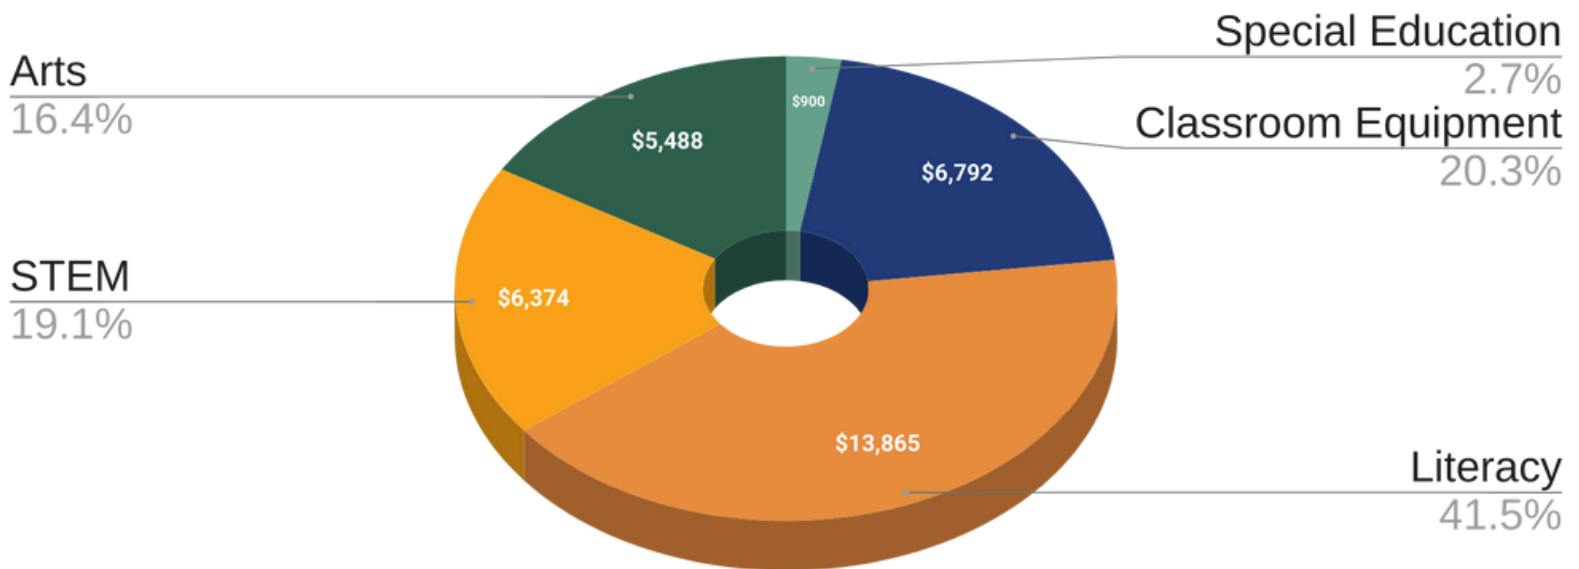

The Kalispell Education Foundation invested **\$59,000** in students and staff via grants during the **2024-2025 school year**

2024-2025 KEF Investments at Edgerton Elementary

Funding By Subject Area

Grants Funded for Edgerton Elementary: